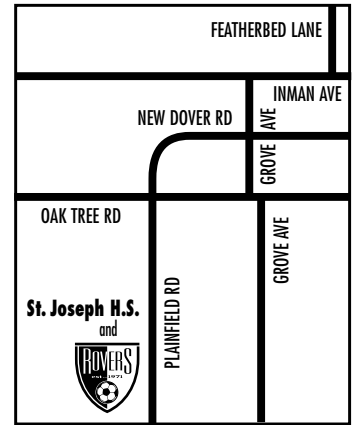

FROM THE PLAINFIELDS/SCOTCH PLAINS

FROM WESTFIELD/CLARK

ALL ROADS LEAD TO **ROVERS**

FROM WOODBRIDGE/ROUTE 35

FROM HIGHLAND PARK

Rovers INTERNATIONAL Soccer Camp

at St. Joseph High School in Metuchen

732-777-1600

www.roversoccer.com

FROM GS PARKWAY EXIT 131/METROPARK

FROM ROUTE 22/BRIDGEWATER

FROM THE BRUNSWICKS & SOUTH

FROM RARITAN CENTER/SOUTH EDISON

FROM THE SHORE AREA