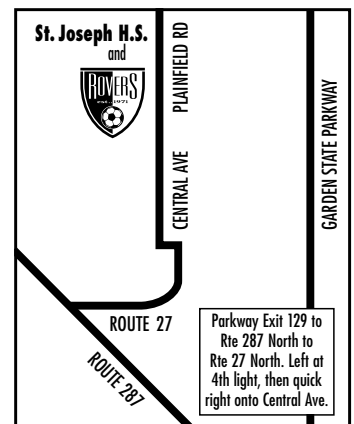

www.roversoccer.com

FROM GS PARKWAY EXIT 131/METROPARK

FROM ROUTE 22/BRIDGEWATER

FROM THE BRUNSWICKS & SOUTH

FROM RARITAN CENTER/SOUTH EDISON

FROM THE SHORE AREA