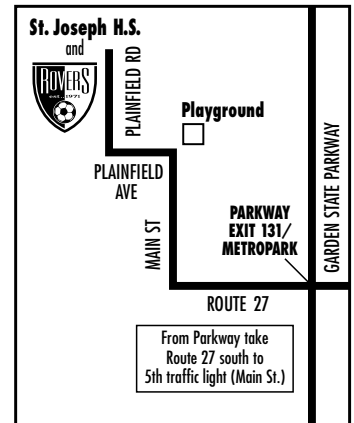

FROM THE PLAINFIELDS/SCOTCH PLAINS

FROM WESTFIELD/CLARK

ALL ROADS LEAD TO **ROVERS**

FROM WOODBRIDGE/ROUTE 35

FROM HIGHLAND PARK

Rovers INTERNATIONAL Soccer Camp

at St. Joseph High School in Metuchen

732-777-1600

www.roversoccer.com

FROM GS PARKWAY EXIT 131/METROPARK

FROM ROUTE 22/BRIDGEWATER

FROM THE BRUNSWICKS & SOUTH

FROM RARITAN CENTER/SOUTH EDISON

FROM THE SHORE AREA