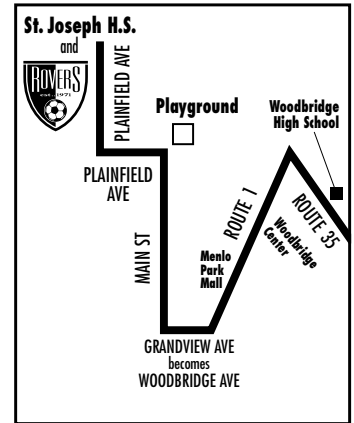

FROM THE PLAINFIELDS/SCOTCH PLAINS

FROM WESTFIELD/CLARK

ALL ROADS LEAD TO **ROVERS**

FROM WOODBRIDGE/ROUTE 35

FROM HIGHLAND PARK

Rovers INTERNATIONAL Soccer Camp

at St. Joseph High School in Metuchen

732-777-1600

www.roversoccer.com

FROM GS PARKWAY EXIT 131/METROPARK

FROM ROUTE 22/BRIDGEWATER

FROM THE BRUNSWICKS & SOUTH

FROM RARITAN CENTER/SOUTH EDISON

FROM THE SHORE AREA